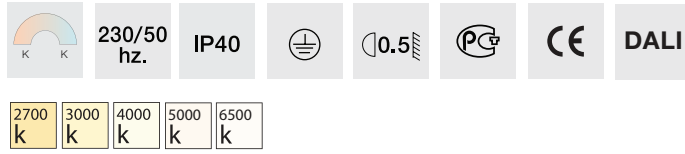

Spot series that you can prefer for modern living spaces with low ceilings that you can use in both residential and professional sectors could illuminate your spaces homogeneously.

Code	Watt	Kelvin	Lümen	Kg	CRI	A	B	C
12009222	8.5 Watt	2700	1003	735gr	80	105	35	40