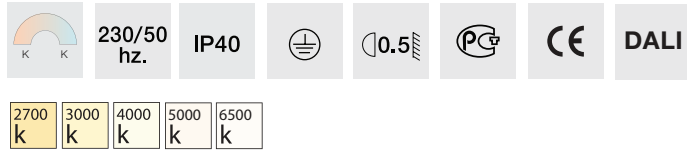

Spot series that you can prefer for modern living spaces with low ceilings that you can use in both residential and professional sectors could illuminate your spaces homogeneously.

Code	Watt	Kelvin	Lümen	Kg	CRI	A	B	C
12003138	7.6 Watt	4000	1011	495gr	80	85	65	-